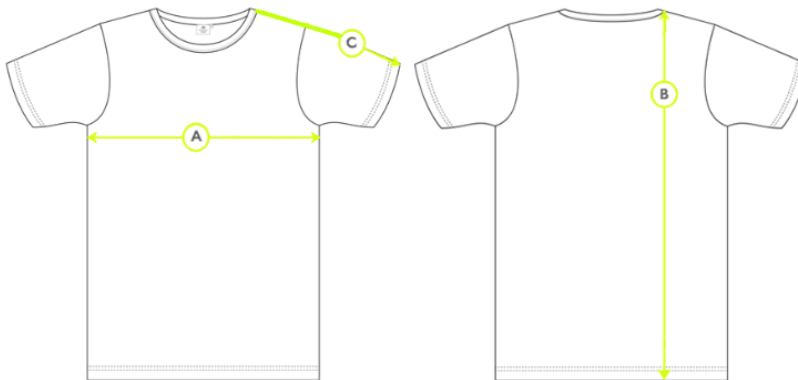

ZR10 Encore T-shirt

Product Measurements (cm)									
Chest Size	18/20"	22/24"	26/28"	30/32"	32/34"	34/36"	38/40"	42/44"	46/48"
Age									
A - Chest circumference	64cm	69cm	74cm	87cm	92cm	97cm	110cm	117cm	127cm
B - Body length	49cm	51cm	54cm	59cm	63cm	67cm	74cm	77cm	77cm
C - Sleeve length	26cm	27cm	28cm	31cm	34cm	36cm	39cm	42cm	42cm

\*These figures are indicative only, and some variation should be expected, due to fabric stretch and production tolerances.

Measuring Guide

- A. Chest circumference: Measured 2.5cm below the armhole and then doubled
- B. Body length: Measured on the reverse, from high shoulder point
- C. Sleeve length: Measured from the shoulder seam to the end of sleeve